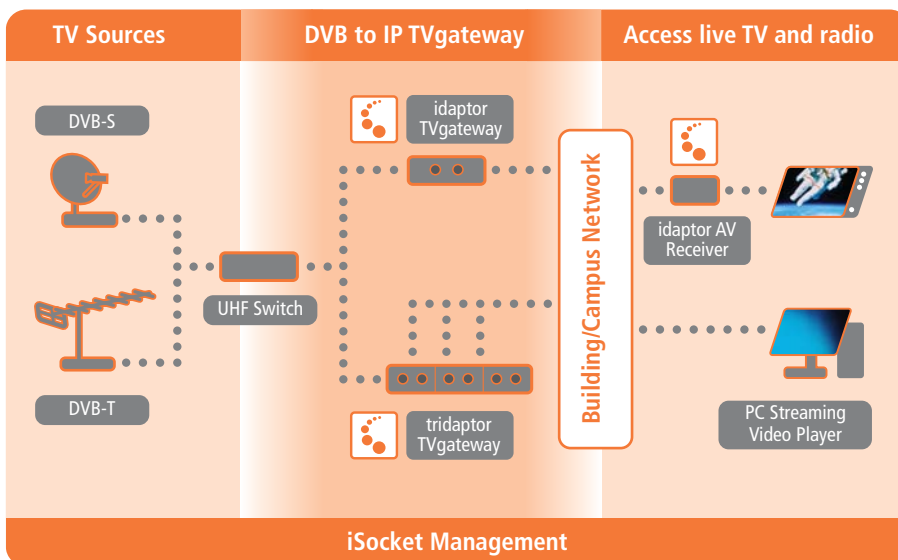

Exterity TV gateways are available as idaptors, stand-alone units with two DVB inputs that can be easily located close to satellite dishes or aerials, or as tridaptors, 1u high 19" rack mounted chassis that will stream TV and radio from up to six DVB multiplexes.

Channels are easily distributed as IPTV compatible streams. Channel streams provided by Exterity TV gateways can be viewed using an AV network receiver, such as the iSocket AV Receiver, or a networked PC using a streaming media client. Channel streams compatible with content distribution systems such as Cisco IPTV.

### Network Interfaces

- Three 802.3 10/100BaseT Ethernet connectors, one for each pair of DVB inputs

## Powering AV networks

in-socket™ manages the distribution of digital media streams across IP networks.

Represents the AV network using a Dynamic Node and Channel Model (DNCM). It enables integration with emerging AV networking standards and 3rd party protocols.